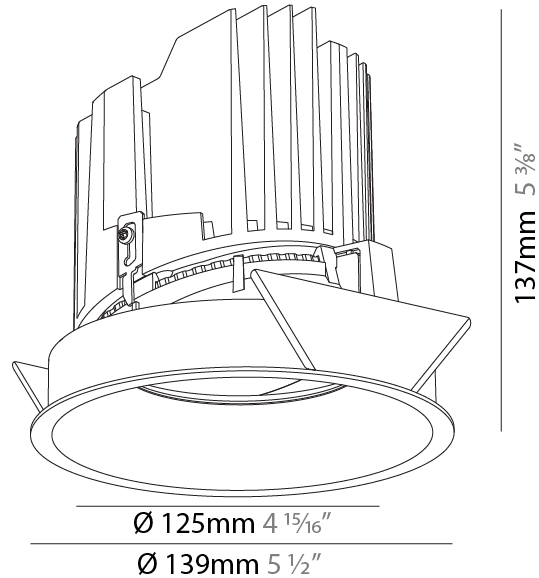

PHYSICAL

Shape: Round
Diameter (mm): 139
Diameter (in): 5 1/2
Height (mm): 137
Height (in): 5 3/8
Ceiling Thickness (mm): 10 / 12.5 / 15
Ceiling Thickness (in): 3/8 or 1/2 or 9/16
Min. Recessing Depth (mm): 150
Min. Recessing Depth (in): 5 7/8
Light Distribution: Adjustable / Downlight
Weight (kg): 0.814
Weight (lbs): 1.79
Fixture Finish: SSR / BKV / CWI / CRY / HAB / UFT / ITA / RUA / FTG / MYG / LOD / PUS / FRO / FUP / KIA / POP / BLS / SPG / MEY / GOH / GUM / CHC / COM / ABZ / JAG / OBR / MOS / ROR
Fixture Material: Aluminum Die Cast
Cut-out Measurements: 130mm / 5 1/8"

ELECTRICAL

Lamp Type: LED (Zhaga Standard)
Input Wattage (W): 13.2 / 16.5
Total Output Wattage (W): 12 / 14
Dimming: Tri-Mode (Non-Dimming and Phase Dimming (120Vac only) and 0-10V Dimming)
Driver Included: No
Driver Location: Recessed Housing
Driver Type: Constant Current - Universal
Driver Class: Class 2
Housing: See components
Input Voltage (V): 120 - 277
Constant Current (MA): 350

LED

Number of LEDs: 1
Color Temperature (°K): 2700 / 3000 / 3500 / 4000
Max. Delivered Lumen (lm): 870 / 970 / 1039 / 1060
Nominal Lumen (lm): 960 / 1070 / 1156 / 1180
CRI: >90 CRI
Efficiency (%): 90.5
Lamp Life (hrs): 50000

OPTICAL

Reflector°: 10
Adjustability: Rotational 355°; Tilt 10°

RATINGS AND CERTIFICATIONS

Certified By: Certified for North American Standards
IP rating: IP20