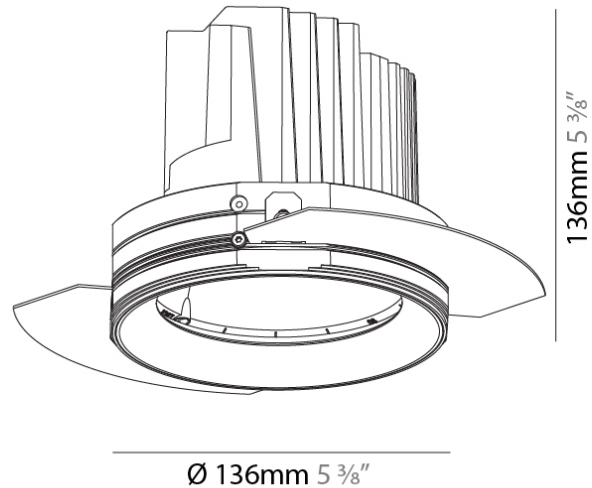

ELECTRICAL

Lamp Type: LED (Zhaga Standard)
Input Wattage (W): 13.2 / 16.5
Total Output Wattage (W): 12.1 / 14.7
Dimming: Tri-Mode (Non-Dimming and Phase Dimming (120Vac only) and 0-10V Dimming)
Driver Included: No
Driver Location: Recessed Housing
Driver Type: Constant Current - Universal
Driver Class: Class 2
Housing: See components
Input Voltage (V): 120 - 277
Constant Current (MA): 350

LED

Number of LEDs: 1
Color Temperature (°K): 2700 / 3000 / 3500 / 4000
Max. Delivered Lumen (lm): 870 / 970 / 1038 / 1060
Nominal Lumen (lm): 960 / 1070 / 1156 / 1180
CRI: >90 CRI
Efficiency (%): 90.5
Lamp Life (hrs): 50000
Upon Request: RGB-W Tunable White Special Color Temperature Special LED

OPTICAL

Reflector: 10
Beam Angle: Narrow
Adjustability: Rotational 355°; Tilt 30°
Upon Request: Special Beam Angles

RATINGS AND CERTIFICATIONS

382, F 416-247-9319, www.zaneen.com
Certified by Intertek for North American Standards. At the end of the existing Model #. For assistance on 'custom' specifications, contact zteam@zaneen.com.
In a constant effort to supply the best product, we reserve the right to change specifications or materials without notice. The most recent specification sheets are found at zaneen.com
IP rating: IP20

140mm 5 1/2"	150mm 5 7/8"	10 | 12 1/2 | 15 | 25mm 3/8" | 1/2" | 9/16" | 1"	± 30°	355°		

A